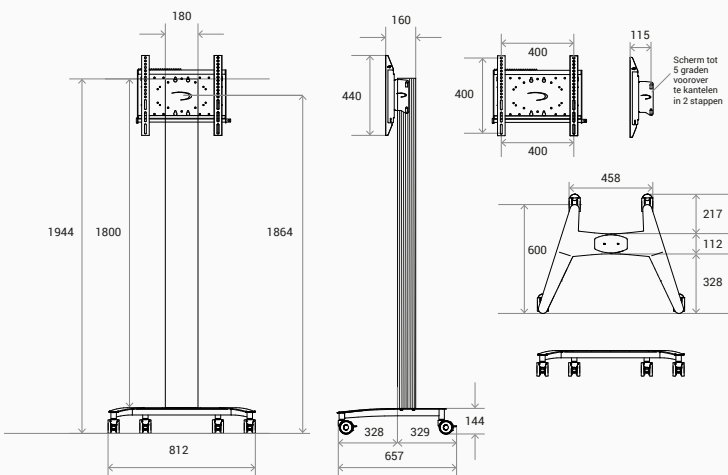

Trolley Solo

MAX. VESA 400 x 400

Working with a monitor or touchscreen has never been so easy.

From presenting information to interactive communication: first and foremost, working with a monitor or touchscreen has to be easy. And that's precisely what our unique Flexline mounting system provides.

Max. 60 kg

Aluminium-grey

Technical drawing

Accessories

Camera support
CAMA1

Laptop shelf
LAPA1

Power strip
ELEC042

Trolley Solo:

TRS18AV44

- The screen can be mounted at any height you wish
- Rubber cover strip can be positioned on the front or on the back
- Optional, camera support, socket, laptop shelf or input panel (Extron, Gira, Neets, Kramer etc.) to mount